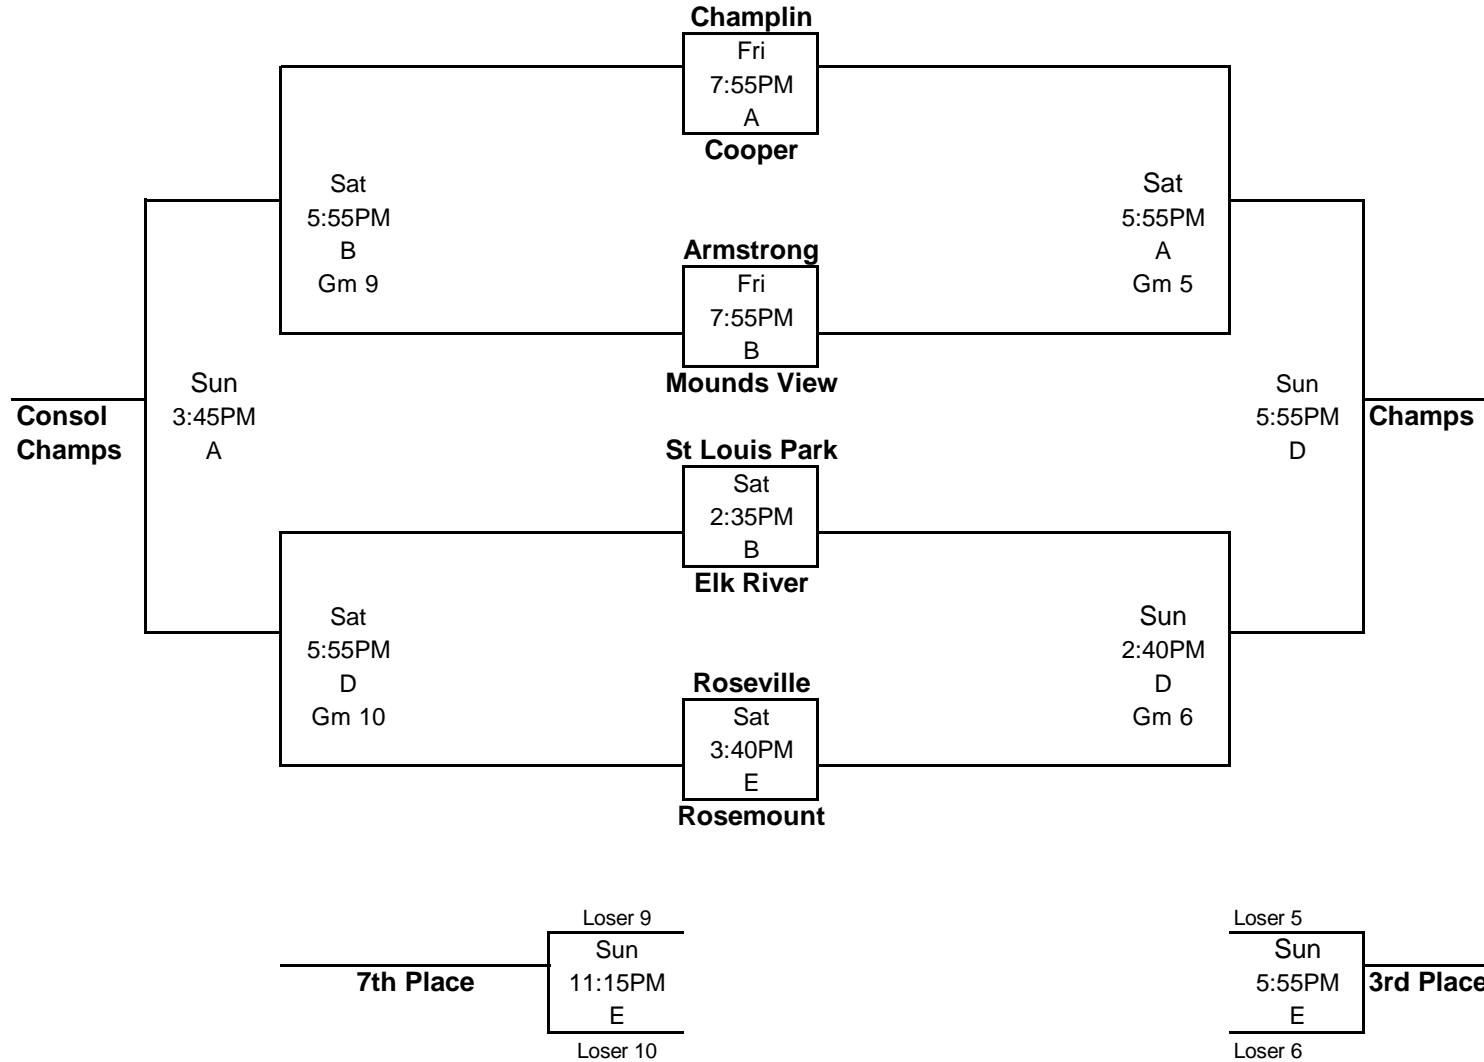

Golden Valley Tip Off Classic November 14 - 16, 2008

Grade 8A

Gyms A B C D E

Cooper High school
8230 47th Ave N.
New Hope MN, 55428