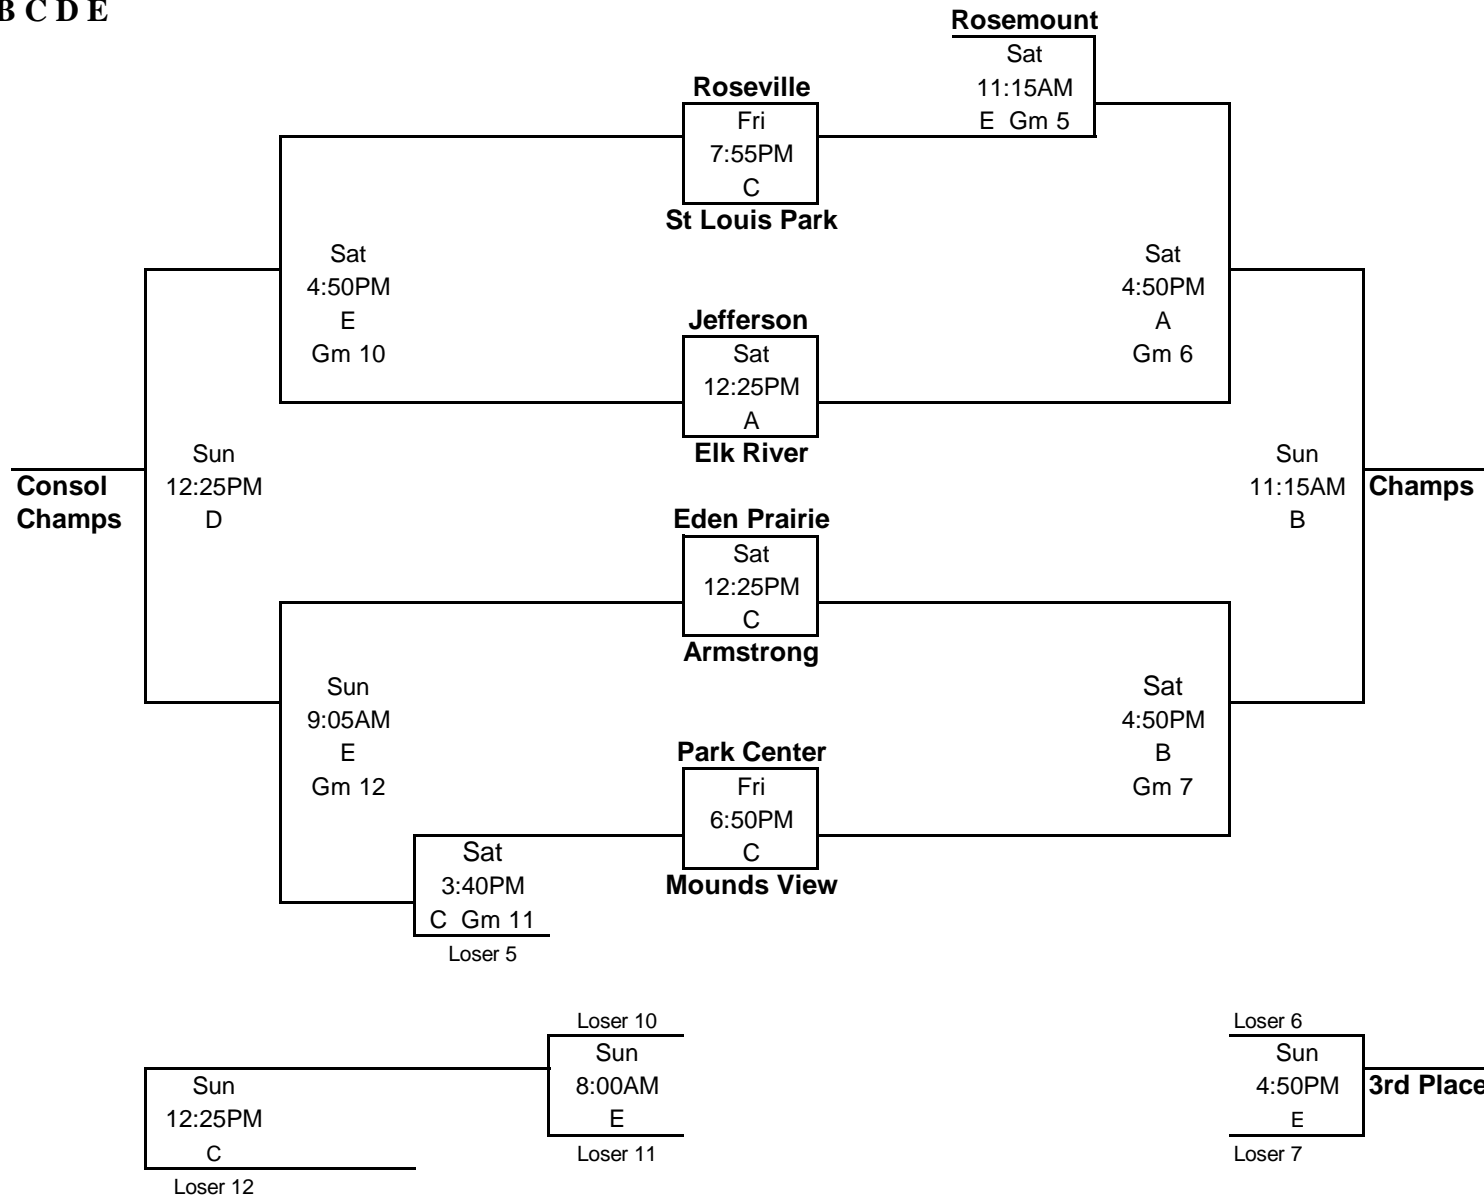

Grade 6B
Gyms A B C D E

Golden Valley Tip Off Classic
November 14 - 16, 2008

Cooper High school
 8230 47th Ave N.
 New Hope MN, 55428